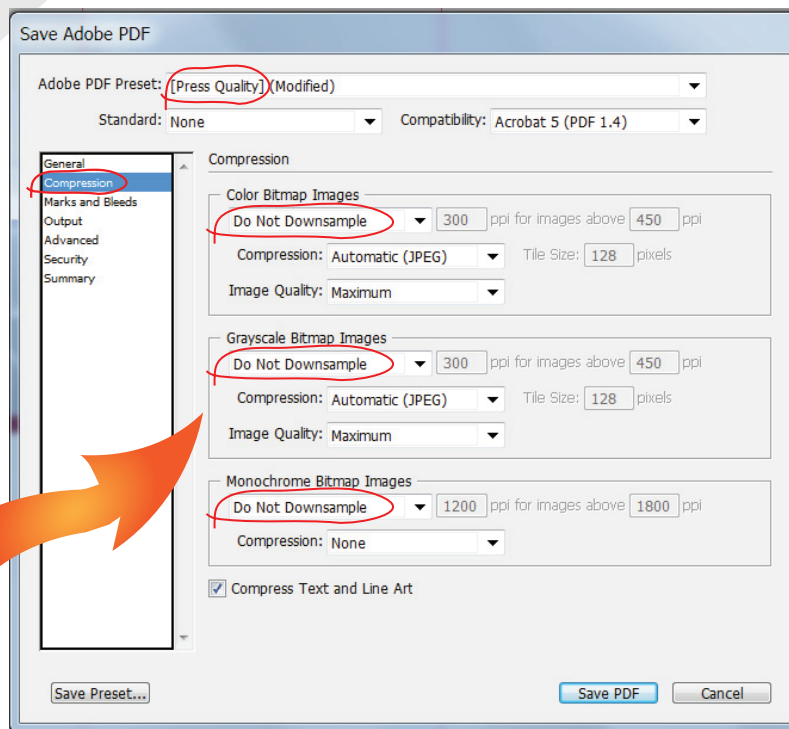

Compression:

Change All three options:

- Color bitmap images
- Grayscale bitmap images
- Monochrome bitmap

To **Do not Downsample**

**Resolution should be 1:1 100 dpi or 1:10 1000 dpi**

Send files by: [WeTransfer.com](http://WeTransfer.com) | [SendSpace.com](http://SendSpace.com) | [HighTail.com](http://HighTail.com) |